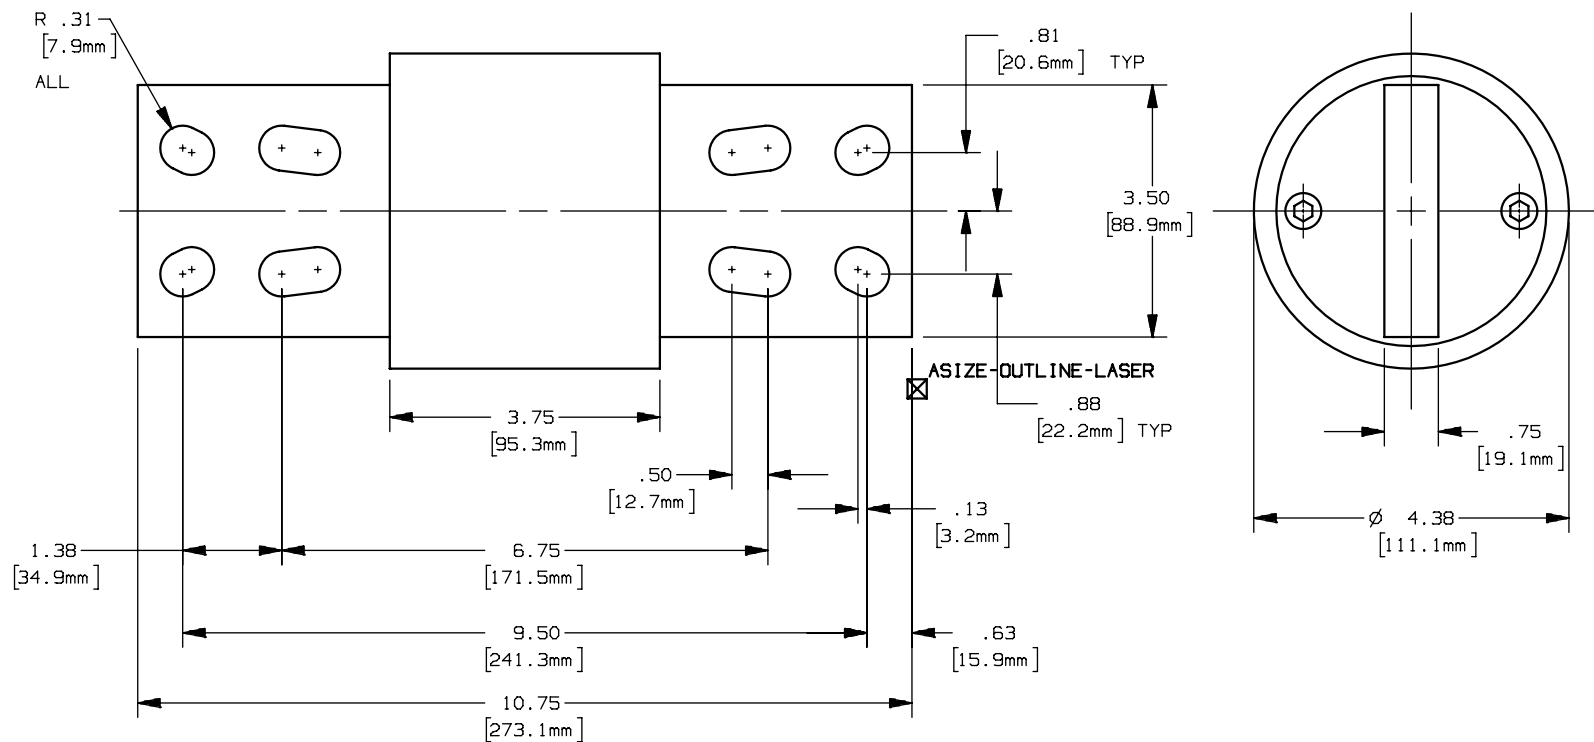

A	4/5/04	NA	REDRAWN-WAS ON 24317 REV - TUBE OD WAS 4.50	ELO	NA	NA
---	--------	----	--	-----	----	----

A4BQ2500

FORM 480 CLASS L

2500A 600VAC, 500VDC

24317